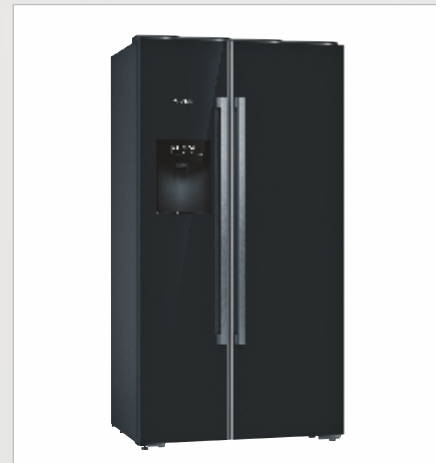

REFRIGERATORS

Serie | 8
Side by Side
Black Glass

KAD92HBFP 

MRP: INR 3,04,990

Key Features

- Gross capacity: 636 Ltr
- Camera inside fridge to check fridge content wherever you are and whenever you want
- Ice water dispenser
- MultiAirflow
- SuperFreezing & SuperCooling
- VitaFresh Plus for fresh fruits & vegetables
- Inverter Compressor with temperature sensors
- Home Connect app to remotely access your fridge and change temperature settings