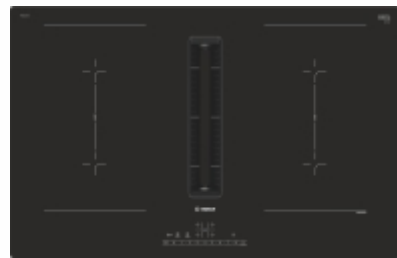

Serie | 6
Induction Cooktop with
Integrated Ventilation System
80 cm
PVQ811F15E

MRP: INR 3,15,000

Key Features

- Extraction Rate: 622 m³/h
- Noise levels (min/max) 42dB / 69dB
- Induction cooktop with fully integrated high-performance downdraft extractor
- Powerful drainage system for spillages that exceed 200ml of liquids
- High-performance, low-noise blower with energy-efficient BLDC-technology
- DirectSelect helps in selection of the desired cooking zone, power and additional functions
- PowerBoost saves up to 50% more power for faster heating
- Variable 17-stage power settings for each zone
- 4 Induction cooking zones
- 2 combinable zones 'CombiZone' for large pans
- AutoOn function starts the ventilation module automatically in power level 3
- Timer with switch-off function helps in turning off the assigned cooking zone after the set time
- QuickStart function detects where you have placed the pot
- ReStart function stores your control settings
- Automatic pan recognition sensor
- Wipe protection function