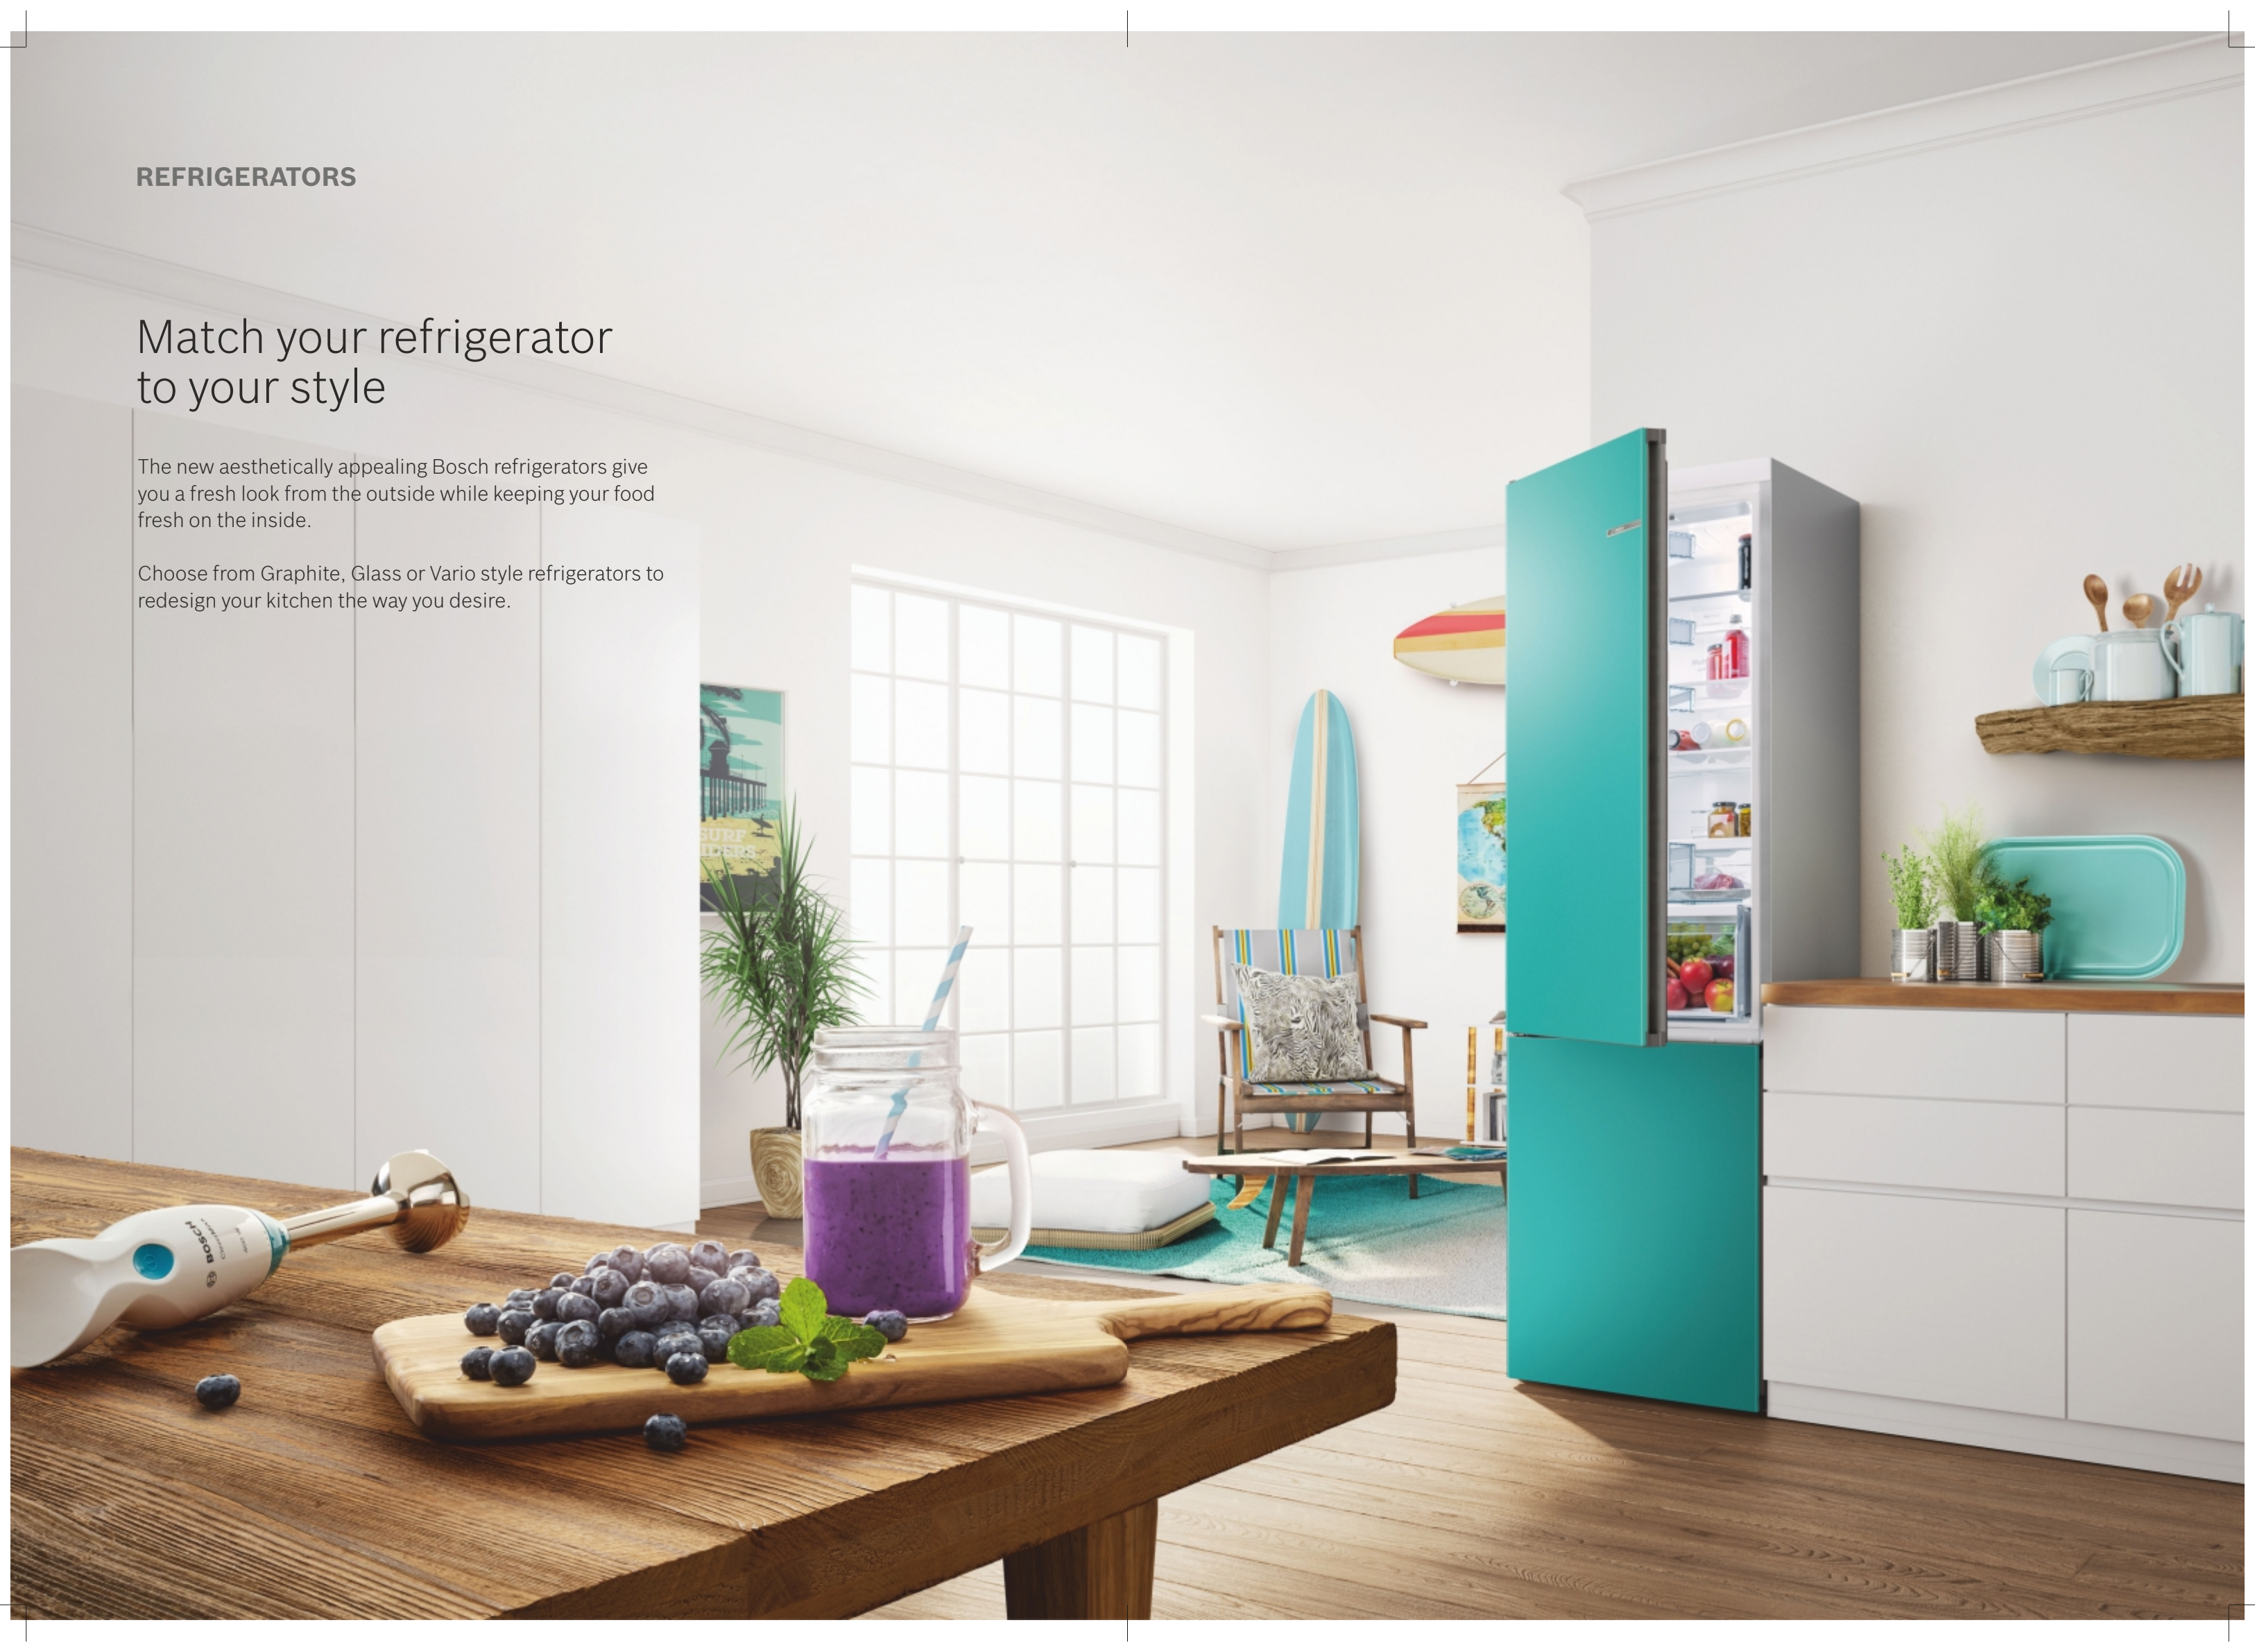

REFRIGERATORS

Match your refrigerator to your style

The new aesthetically appealing Bosch refrigerators give you a fresh look from the outside while keeping your food fresh on the inside.

Choose from Graphite, Glass or Vario style refrigerators to redesign your kitchen the way you desire.