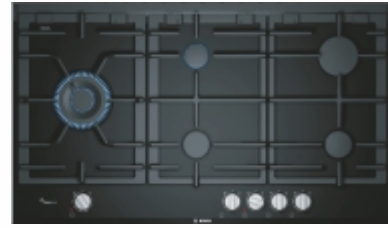

Appliance Dimension (HxWxD) (mm):
51 x 306 x 527
Cut out Dimension (HxWxD) (mm):
51 x 270 x 490-500

Serie | 8
Ceramic Gas Wok Module
30 cm

PRA3A6D70I

MRP: INR 74,000

Key Features

- 1 Dual Wok burner of power up to 6kW
- The gas cooktops with FlameSelect are equipped with nine precisely defined power levels which let you adjust the required heat easily and reliably
- Touch of Orient: powerful, dual ring wok burners are perfect for oriental cooking
- Ceramic glass design
- One-hand ignition via sword control knobs
- Enamelled cast-iron pan supports

Appliance Dimension (HxWxD)(mm):
45 x 306 x 527
Cut out Dimension (HxWxD) (mm):
45 x 270 x 490-500

GAS COOKTOPS

The power of fire. The precision of Bosch.

Traditionally, gas cooktops offer inexact power settings. There are no clearly defined increments, particularly at intermediate levels of heat such as medium-low, or medium-high. But gas cooktops from Bosch with FlameSelect technology offer a completely new level of precision.

GAS COOKTOPS

Serie | 8
Black Ceramic
Gas Cooktop
90 cm
PRS9A6D70I

MRP: INR 1,40,000

Key Features

- 5 burners with FlameSelect valve technology
- Dual wok burner for very powerful cooking at up to 6 kW (depending on gas type)
- Residual heat indicator
- Schott ceramic glass
- One-hand ignition via sword control knobs
- Enamelled cast-iron pan supports