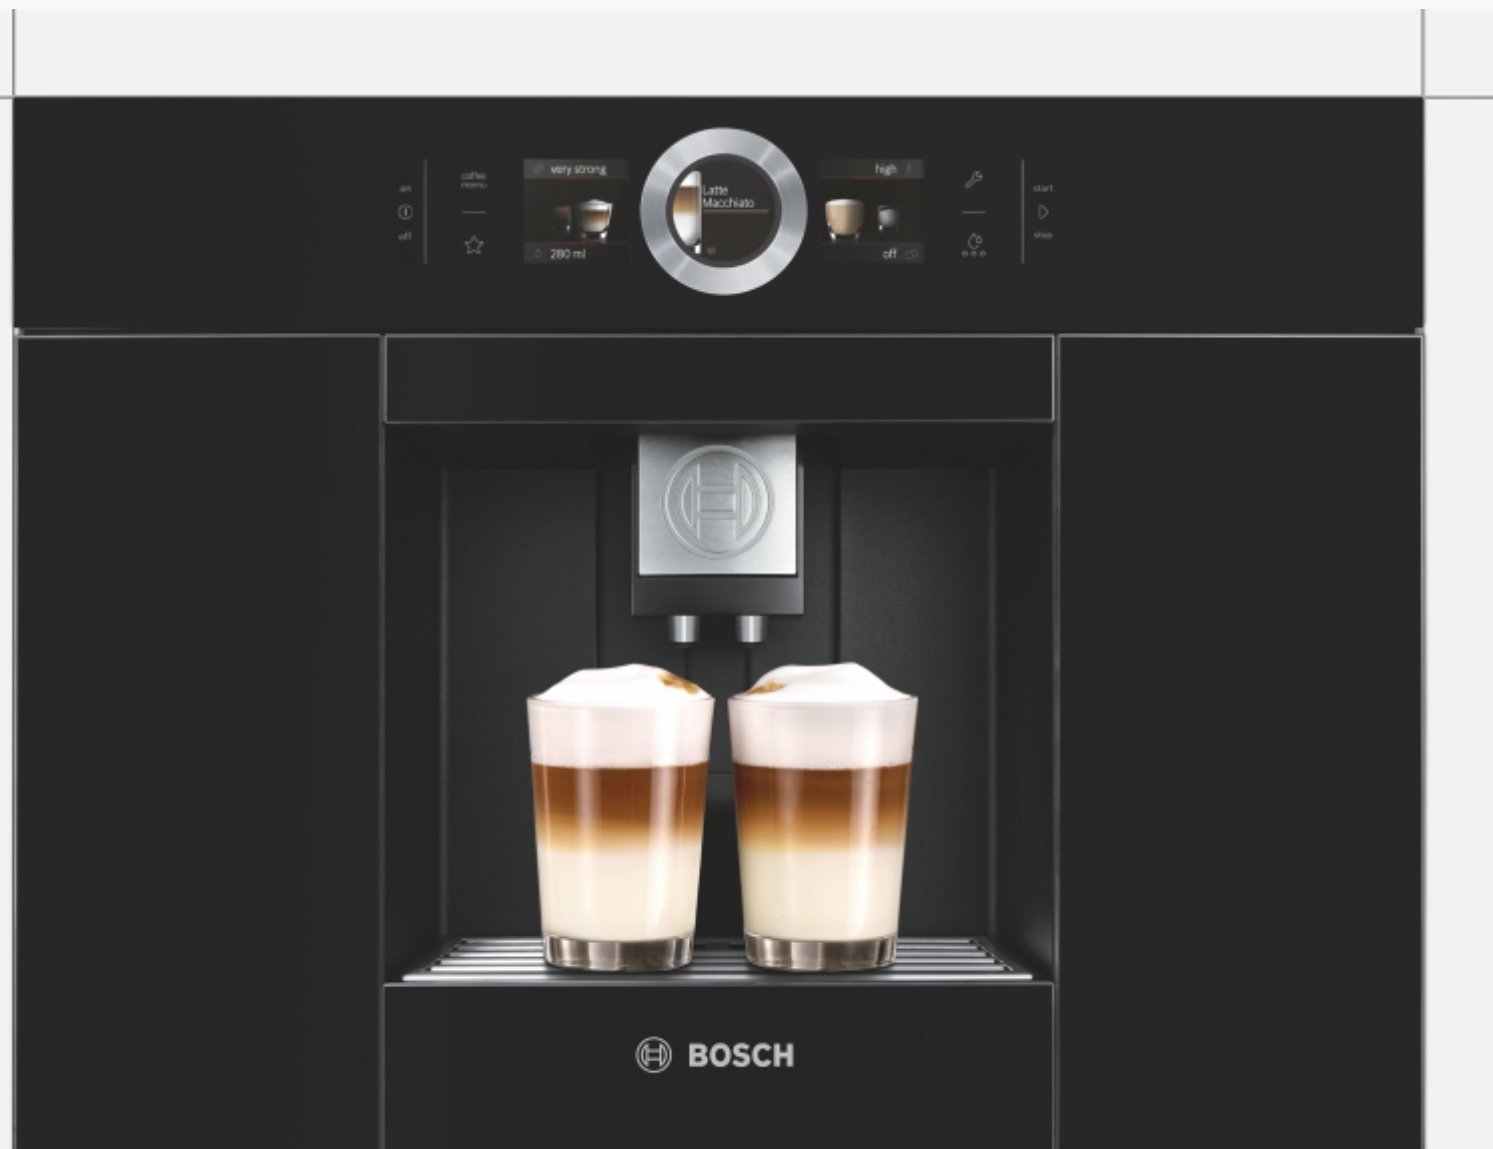

COFFEE MACHINE

Your own Café at your home.

Latte, cappuccino, or espresso? With Bosch range of coffee machines, you can treat yourself and your guests to any beverage at the touch of a button. Bosch barista technology guarantees a full-bodied aroma and perfect crema - for coffees as delicious as those brewed by your favourite café.

NEW

Serie | 8
Built-in Fully Automatic Coffee Machine
Black

CTL636EB6

MRP: INR 2,73,000

Key Features

- App based control features to access the appliance from anywhere
- One-touch preparation for Ristretto, Espresso, Espresso Macchiato, Coffee, Cappuccino, Latte Macchiato, Caffe Latte
- Quiet premium grinder made from non-wearing ceramic
- CoffeeSensorPro automatically adjust to bean variety
- Innovative SensoFlow heating system with ideal, constant brewing temperature
- Colour TFT display with interactive menu
- Water pump with 19 bar pressure
- OneTouch function
- Flexible milk solution to connect the desired milk container (e.g. milk carton)
- Removable water tank for easy refilling
- Adjustable cup volumes and coffee preferences
- Home Connect app makes the coffee centre to do all the work. Just remote start and enjoy the customized drinks with the CoffeePlaylist

Other features

- Adjustable grinding fineness (multilevel)
- Child safety lock
- Automatic cleaning and de-scaling

Appliance Dimension (HxWxD) (mm):
455 x 594 x 375

Cut out Dimension (HxWxD) (mm):
449 x 558 x 356

*Please note that Home Connect service is only available in English and for the appliances installed in cities - Mumbai, Delhi NCR, Bangalore, Kolkata, Hyderabad, Chennai, Ahmedabad, Pune and Jaipur. For further information please check: www.home-Connect.co.in or contact BSH Household Appliances Mfg. Pvt. Ltd. @ service.in@bosch-home.com